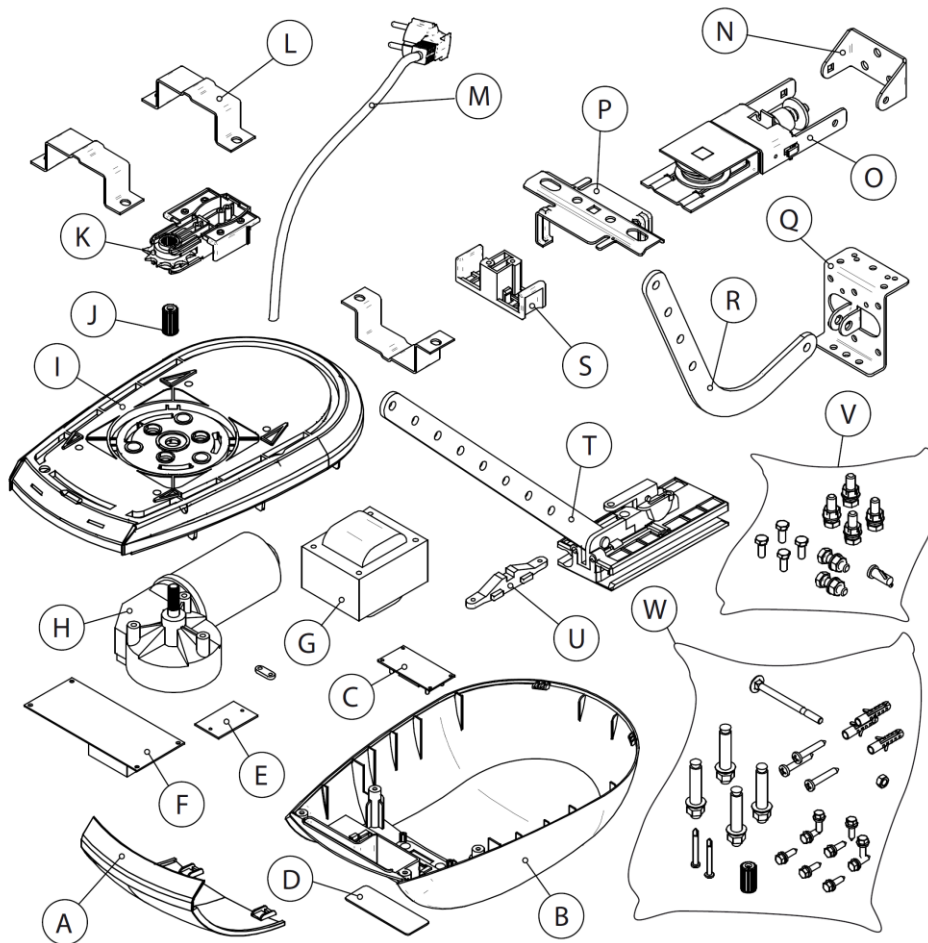

LISTA DE REPUESTOS / SPARE PARTS LIST

	NASR70E	NASR100E	NASR100EM
A	TAPA LEDS / led's cover		
B	CARCASA / plastic housing		
C	CIRCUITO DISPLAY / display board		
D	CIRCUITO LEDS / led's board		
E	CIRCUITO POTENCIA / power board		13B162
F	CUADRO MANIOBRA / control board		
G	170232	170231	170268
H	170230	170229	170337
I	BASE / base		
J	CASQUILLO ADAPTACION / gearmotor shaft adaptor		
K	CONJUNTO PIÑON / motor-drive rail sprocket		
L	BRIDA AMARRE GUIA / rail fixing bracket		
M	CABLE CON ENCHUFE / cable with plug		170296
N	SOPORTE PARED / rail fixing bracket to the wall		
O	CONJUNTO TENSOR / pulley-tightener assembly		
P	SOPORTE INTERMEDIO GUIA / intermediate rail fixing bracket		
Q	SOPORTE PUERTA / arm fixing bracket to the door		
R	BRAZO CURVO GUIA / curved arm		
S	TOPE MECANICO / stopper		
T	CARRO DE ARRASTRE / carriage		
U	ENGANCHE DE CADENA / chain connector		
V	TORNILLOS FIJACION ACCIONAR GUIA / motor-rail fixing bolts bag		
W	TORNILLOS FIJACION PUERTA-PARED-TECHO / door-wall-roof fixing bolts		
X	ENCODER / encoder		