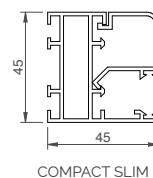

THE COMPACT MODEL IS ENGINEERED TO PROVIDE THE HIGHEST PERFORMANCE IN TERMS OF ROBUSTNESS, WHILE PAYING CLOSE ATTENTION TO AESTHETICS.

Installation uses a bead system with extremely simple profiles, allowing the operator and frames to be installed first, followed by the glass with framed profiles. This streamlines assembly and shortens delivery times.

Framed profiles are assembled using bolted joints.

To seal the movable panels, the system includes a rounded-edge frame and a brush gasket, enhancing both sealing and safety.

When the door opens, the rounded overlap reduces the risk of snagging or injury.

The closing and overlapping profiles are 8 mm wide, ensuring greater sealing when the door is closed. Their rounded design helps prevent damage in case of impact or entrapment between door panels.

The glass gaskets are made from EPDM coextruded profiles.

COMPACT profiles offer enough flexibility to create door panels with mullions, transom windows, or various configurations according to installation requirements.

COMPACT SLIM