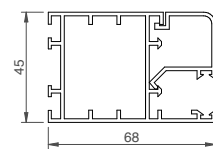

COMPACT SENDO